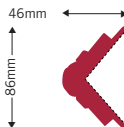

**P2034 LARGE REED AND RIBBON**  
Length 1181mm  
Corner style quadrant

**P2035 BEADED RIB AND FLORET DADO**  
Length 2125mm

**P2036 LARGE EGG AND DART**  
Length 1685mm

**P2037 PROGRESSIVE**  
Length 1899mm

**P2038 CROSSED RIBBON FLOWER**  
Length 1965mm

**P2039 RIBBED**  
Length 1975mm

**P2040 BEAD AND SWIRL DADO**  
Length 2059mm

**P2041 PLAIN DADO**  
Length 2170mm

**P2042 COILED REED AND RIBBON**  
Length 1985mm  
Corner style mitre joint