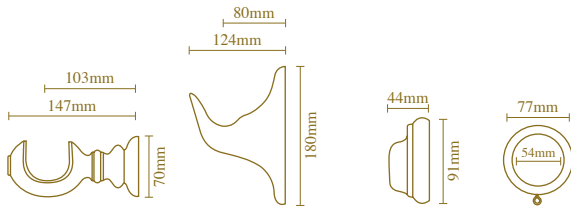

Accessories

45mm

	Cup Bracket	Architrave Bracket	Recess Bracket	Rings
Pearl	10086R/CU/PL	10086R/AR/PL	10086R/RE/PL	10084R/PL
Brushed Ivory	10086R/CU/BI	10086R/AR/BI	10086R/RE/BI	10084R/BI
Brushed Cream	10086R/CU/BC	10086R/AR/BC	10086R/RE/BC	10084R/BC
Satin Silver	10086R/CU/SS	10086R/AR/SS	10086R/RE/SS	10084R/SS
Gold Black	10086R/CU/GB	10086R/AR/GB	10086R/RE/GB	10084R/GB
Dark Oak	10086R/CU/DO	10086R/AR/DO	10086R/RE/DO	10084R/DO
Light Oak	10086R/CU/LO	10086R/AR/LO	10086R/RE/LO	10084R/LO