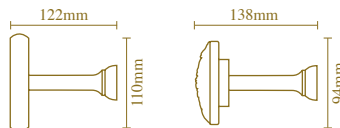

Holdbacks

	Holdback	Floral Holdback
Pearl	10087R/CO/PL	10087R/FL/PL
Brushed Ivory	10087R/CO/BI	10087R/FL/BI
Brushed Cream	10087R/CO/BC	10087R/FL/BC
Satin Silver	10087R/CO/SS	10087R/FL/SS
Gold Black	10087R/CO/GB	10087R/FL/GB
Dark Oak	10087R/CO/DO	n/a
Light Oak	10087R/CO/LO	n/a

Modern COUNTRY

Hallis Hudson Group Ltd,
Unit B1, Red Scar Business Park,
Preston, Lancashire. PR2 5NJ
Sales Tel: 01772 202 202
Sales Fax: 01772 515 515
e-mail: sales@hallishudson.com
www.hallishudson.com
www.halliswebshop.com
BROCH/MC2