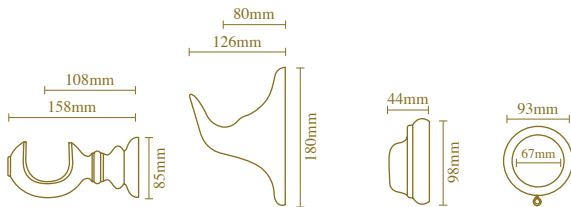

55mm

	Cup Bracket	Architrave Bracket	Recess Bracket	Rings
Pearl	10092R/CU/PL	10092R/AR/PL	10092R/RE/PL	10091R/PL
Brushed Ivory	10092R/CU/BI	10092R/AR/BI	10092R/RE/BI	10091R/BI
Brushed Cream	10092R/CU/BC	10092R/AR/BC	10092R/RE/BC	10091R/BC
Satin Silver	10092R/CU/SS	10092R/AR/SS	10092R/RE/SS	10091R/SS
Gold Black	10092R/CU/GB	10092R/AR/GB	10092R/RE/GB	10091R/GB
Dark Oak	10092R/CU/DO	10092RAR/DO	10092R/RE/DO	10091R/DO
Light Oak	10092R/CU/LO	10092R/AR/LO	10092R/RE/LO	10091R/LO