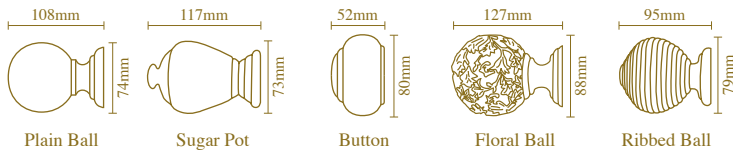

All designs available with
45mm & 55mm
diameter poles

Dark Oak

BALL

SUGAR POT

BUTTON

RIBBED BALL

Light Oak

BALL

SUGAR POT

BUTTON

RIBBED BALL

All designs available with
45mm & 55mm
diameter poles

Complete Poles With Cup Bracket

Includes pole with choice of finials, cup brackets & rings

45mm

	Plain Ball	Sugar Pot	Button	Floral Ball	Ribbed Ball
Pearl	21065R/Size	21070R/Size	21074R/Size	21078R/Size	21076R/Size
Brushed Ivory	21000R/Size	21066R/Size	21014R/Size	21028R/Size	21021R/Size
Brushed Cream	21001R/Size	21067R/Size	21015R/Size	21029R/Size	21022R/Size
Satin Silver	21064R/Size	21068R/Size	21073R/Size	21077R/Size	21075R/Size
Gold Black	21005R/Size	21071R/Size	21019R/Size	21031R/Size	21026R/Size
Dark Oak	21006R/Size	21072R/Size	21020R/Size	n/a	21027R/Size
Light Oak	21003R/Size	21069R/Size	21017R/Size	n/a	21024R/Size

55mm

	Plain Ball	Sugar Pot	Button	Floral Ball	Ribbed Ball
Pearl	21080R/Size	21085R/Size	21089R/Size	21093R/Size	21091R/Size
Brushed Ivory	21032R/Size	21081R/Size	21046R/Size	21060R/Size	21053R/Size
Brushed Cream	21033R/Size	21082R/Size	21047R/Size	21061R/Size	21054R/Size
Satin Silver	21079R/Size	21083R/Size	21088R/Size	21092R/Size	21090R/Size
Gold Black	21037R/Size	21086R/Size	21051R/Size	21063R/Size	21058R/Size
Dark Oak	21038R/Size	21087R/Size	21052R/Size	n/a	21059R/Size
Light Oak	21035R/Size	21084R/Size	21049R/Size	n/a	21056R/Size

Available in 150cm, 180cm, 210cm, 240cm, 300cm, 360cm, 420cm, 480cm, and 600cm pole lengths.

Poles over 300cm supplied in 2 pieces with a joining screw.

10 Rings per metre recommended

Mix & Match Individual Components