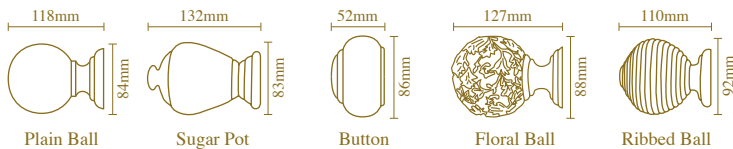

All designs available with
45mm & 55mm
diameter poles

Dark Oak

BALL

SUGAR POT

BUTTON

RIBBED BALL

Light Oak

BALL

SUGAR POT

BUTTON

RIBBED BALL

All designs available with
45mm & 55mm
diameter poles

Complete Poles With Cup Bracket

Includes pole with choice of finials, cup brackets & rings

45mm

	Plain Ball	Sugar Pot	Button	Floral Ball	Ribbed Ball
Pearl	21065R/Size	21070R/Size	21074R/Size	21078R/Size	21076R/Size
Brushed Ivory	21000R/Size	21066R/Size	21014R/Size	21028R/Size	21021R/Size
Brushed Cream	21001R/Size	21067R/Size	21015R/Size	21029R/Size	21022R/Size
Satin Silver	21064R/Size	21068R/Size	21073R/Size	21077R/Size	21075R/Size
Gold Black	21005R/Size	21071R/Size	21019R/Size	21031R/Size	21026R/Size
Dark Oak	21006R/Size	21072R/Size	21020R/Size	n/a	21027R/Size
Light Oak	21003R/Size	21069R/Size	21017R/Size	n/a	21024R/Size

55mm

	Plain Ball	Sugar Pot	Button	Floral Ball	Ribbed Ball
Pearl	21080R/Size	21085R/Size	21089R/Size	21093R/Size	21091R/Size
Brushed Ivory	21032R/Size	21081R/Size	21046R/Size	21060R/Size	21053R/Size
Brushed Cream	21033R/Size	21082R/Size	21047R/Size	21061R/Size	21054R/Size
Satin Silver	21079R/Size	21083R/Size	21088R/Size	21092R/Size	21090R/Size
Gold Black	21037R/Size	21086R/Size	21051R/Size	21063R/Size	21058R/Size
Dark Oak	21038R/Size	21087R/Size	21052R/Size	n/a	21059R/Size
Light Oak	21035R/Size	21084R/Size	21049R/Size	n/a	21056R/Size

Available in 150cm, 180cm, 210cm, 240cm, 300cm, 360cm, 420cm, 480cm, and 600cm pole lengths.

Poles over 300cm supplied in 2 pieces with a joining screw.

10 Rings per metre recommended

Mix & Match Individual Components