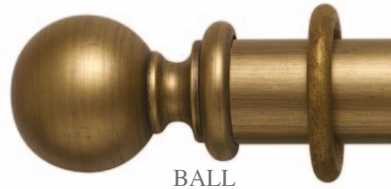

BUTTON

FLORAL BALL

RIBBED BALL

All designs available with
45mm & 55mm
diameter poles

Satin Silver

BALL

SUGAR POT

BUTTON

FLORAL BALL

RIBBED BALL

Gold Black

BALL

SUGAR POT

BUTTON

FLORAL BALL

RIBBED BALL

All designs available with
45mm & 55mm
diameter poles

Dark Oak

BALL

SUGAR POT

BUTTON

RIBBED BALL

Light Oak

BALL

SUGAR POT

BUTTON

RIBBED BALL

All designs available with
45mm & 55mm
diameter poles

Complete Poles With Cup Bracket

Includes pole with choice of finials, cup brackets & rings

45mm

	Plain Ball	Sugar Pot	Button	Floral Ball	Ribbed Ball
Pearl	21065R/Size	21070R/Size	21074R/Size	21078R/Size	21076R/Size
Brushed Ivory	21000R/Size	21066R/Size	21014R/Size	21028R/Size	21021R/Size
Brushed Cream	21001R/Size	21067R/Size	21015R/Size	21029R/Size	21022R/Size
Satin Silver	21064R/Size	21068R/Size	21073R/Size	21077R/Size	21075R/Size
Gold Black	21005R/Size	21071R/Size	21019R/Size	21031R/Size	21026R/Size
Dark Oak	21006R/Size	21072R/Size	21020R/Size	n/a	21027R/Size
Light Oak	21003R/Size	21069R/Size	21017R/Size	n/a	21024R/Size